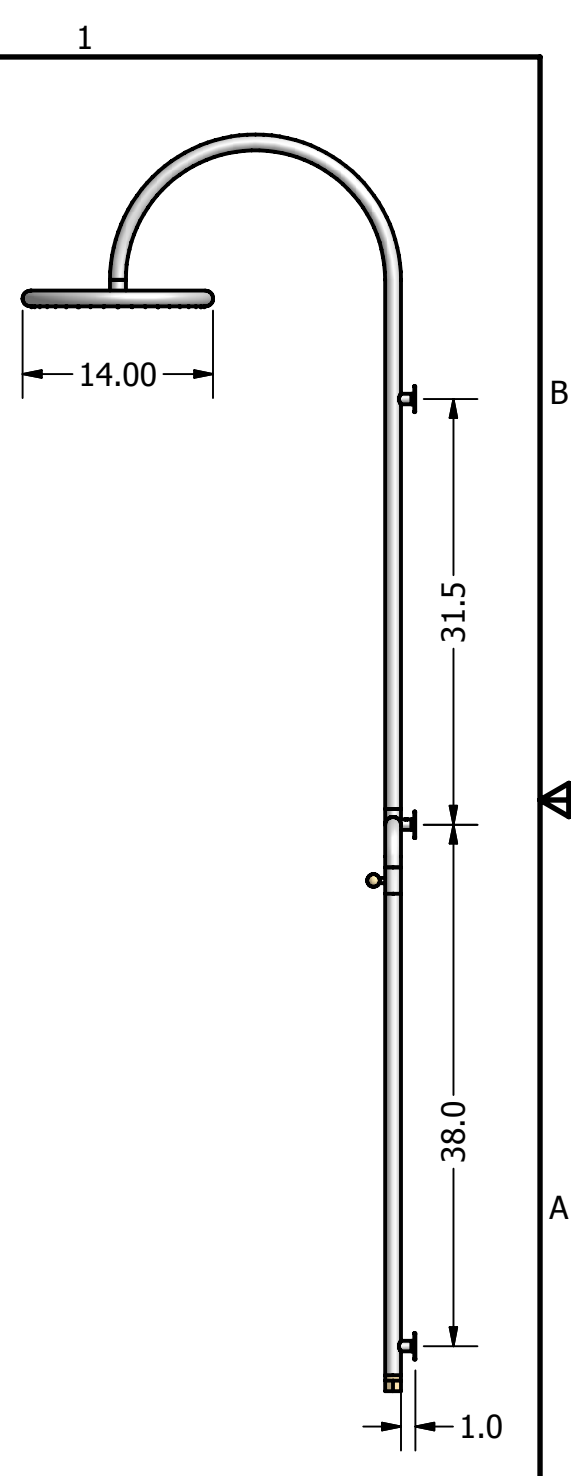

CALAZZO™

OTTO OUTDOOR SHOWER

WALL MOUNT
DUAL SUPPLY

Description

The OTTO series outdoor shower is instantly recognizable by its elegantly U shaped neck on which the unique custom crafted showerhead is attached. With a twist of the handles, you'll be astonished by the showering experience. Measuring 14 inches in diameter and lined with precision drilled nozzles throughout the every section of the showerhead, your expectations are instantly transformed. Whether you are rinsing off the chlorine from the pool or sand and debris from a stroll at the beach, the OTTO outdoor shower is the perfect shower for your needs. The intensity of the water is controlled by the matching teak handle. An adapter is included for connection with a standard garden hose. The shower mounts easily to most vertical surfaces.

Measurements
93"H

Model
OTS1210

CALAZZO™

**OTTO
OUTDOOR SHOWER**

WALL MOUNT
DUAL SUPPLY

Model: OTS1210

Note: Specifications subject to change without prior notice.

www.calazzo.com