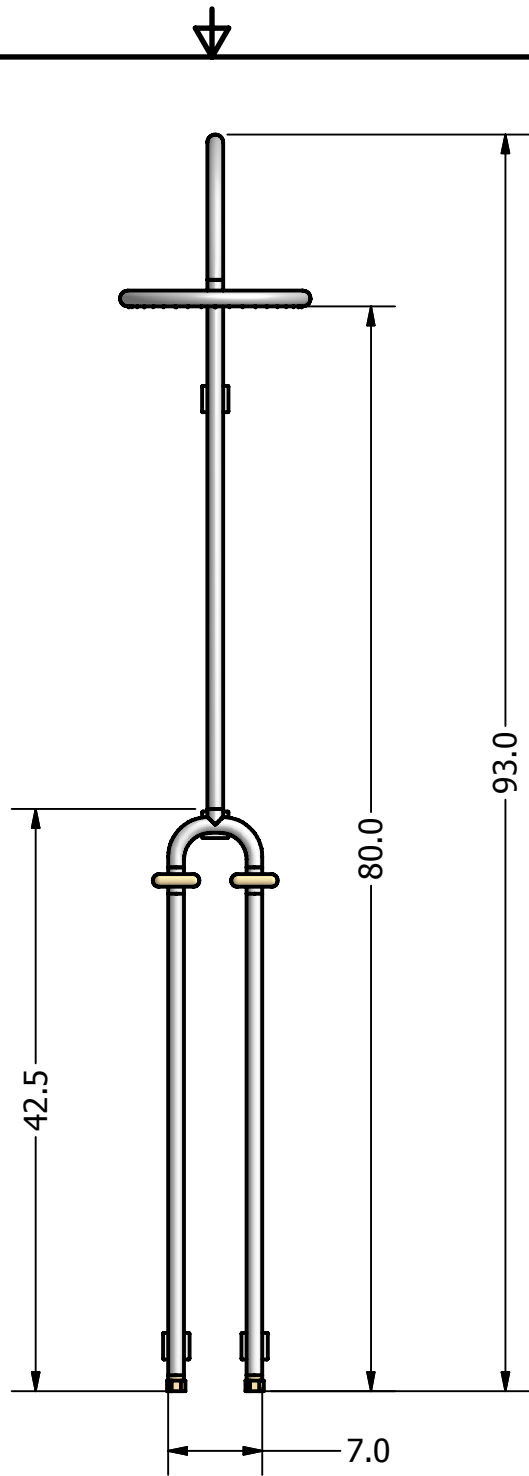

CALAZZO™

OTTO OUTDOOR SHOWER

WALL MOUNT
DUAL SUPPLY

Description

The OTTO series outdoor shower is instantly recognizable by its elegantly U shaped neck on which the unique custom crafted showerhead is attached. With a twist of the handles, you'll be astonished by the showering experience. Measuring 14 inches in diameter and lined with precision drilled nozzles throughout the every section of the showerhead, your expectations are instantly transformed. Whether you are rinsing off the chlorine from the pool or sand and debris from a stroll at the beach, the OTTO outdoor shower is the perfect shower for your needs. The intensity of the water is controlled by the matching teak handle. An adapter is included for connection with a standard garden hose. The shower mounts easily to most vertical surfaces.

Measurements
93"H

Model
OTS1210

CALAZZO™

**OTTO
OUTDOOR SHOWER**

WALL MOUNT
DUAL SUPPLY

Model: OTS1210

Note: Specifications subject to change without prior notice.

www.calazzo.com