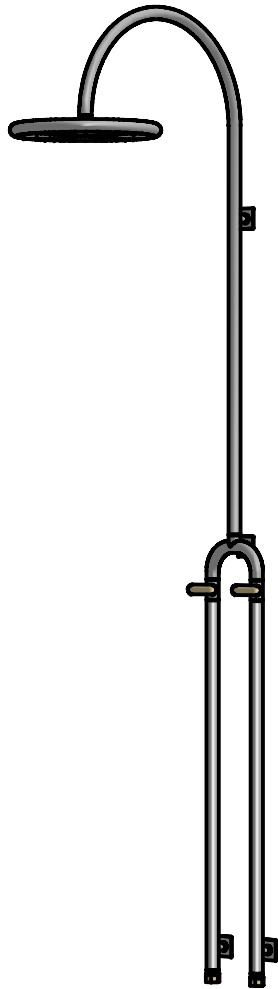

CALAZZO™

OTTO OUTDOOR SHOWER

WALL MOUNT
DUAL SUPPLY

Description

The OTTO series outdoor shower is instantly recognizable by its elegantly U shaped neck on which the unique custom crafted showerhead is attached. With a twist of the handles, you'll be astonished by the showering experience. Measuring 14 inches in diameter and lined with precision drilled nozzles throughout the every section of the showerhead, your expectations are instantly transformed. Whether you are rinsing off the chlorine from the pool or sand and debris from a stroll at the beach, the OTTO outdoor shower is the perfect shower for your needs. The intensity of the water is controlled by the matching teak handle. An adapter is included for connection with a standard garden hose. The shower mounts easily to most vertical surfaces.

Features

- Dual Teak handles for Hot&Cold supplies; stays cool under the sun.
- Stainless Steel construction for sleek and clean appearance.
- Designed specifically for the outdoor environment; ideal for the beach or pool.
- WOG rated stainless steel ball valve.
- Mounts easily to most vertical surfaces.
- Commercial Quality design and construction.
- Supplied adapters for connection with standard garden hose.

Measurements
93"H

Model
OTS1210

CALAZZO™

**OTTO
OUTDOOR SHOWER**

WALL MOUNT
DUAL SUPPLY

Model: OTS1210

Note: Specifications subject to change without prior notice.

www.calazzo.com